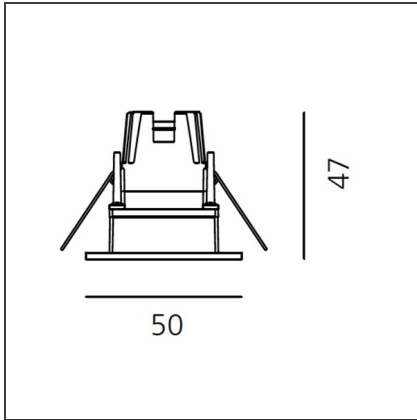

Zeno Up 2 - 24° 3000K - Crome

IP65 

DESIGN BY

Jan Van Lierde

DESCRIPTION

Light fixture with high-performance LED light sources. Ceiling installation. Low recessed depth. Consist of body, frame, black silkscreened tempered glass, fixing springs. Body in EN AB44100 aluminium, silicone gaskets. Frame in aluminium. Black silkscreened tempered glass, 8mm-thick. Fixing springs in harmonic iron. Power connection to the mains by means of a H05RN-r cable and IP68 electrical terminal board, supplied with the fixture (IP65). Glass surface temperature lower than 40°C. Fixed optics. PMMA lenses in 2 different versions of beams. White monochromatic LEDs available in 2 colour temperatures: Warm = 3000K Neutral = 4000K Painted die-cast aluminium with 3-stage outdoor treatment: nanotechnologies, antioxydant primer, polyester paint. Technical features of light fixtures in compliance with EN60598-1 and part 2-13. IP Rating IP65 e IP40. Insulation class III. Installation must be carried out by specialised personnel. Carefully follow the instructions

TECHNICAL DRAWINGS

FEATURES

Article Code:	NL1708425K003	Series:	Indoor
Colour:	Crome		
Installation:	Recessed, Ceiling		

DIMENSIONS

Length:	cm 5	Cutout Width:	cm 3.6
Width:	cm 5	Cutout length:	cm 3.8
Weight:	kg 0.1		
Recessed depth:	cm 4.7		