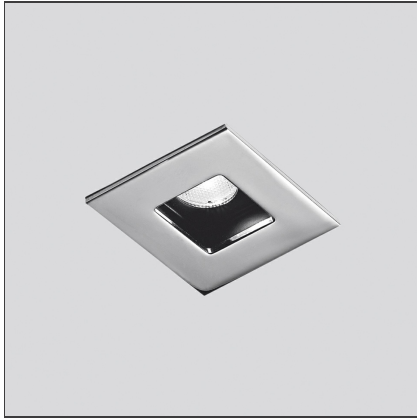

Zeno Up 2 - 24° 3000K - Crome

IP65 

DESIGN BY

Jan Van Lierde

DESCRIPTION

Light fixture with high-performance LED light sources. Ceiling installation. Low recessed depth. Consist of body, frame, black silkscreened tempered glass, fixing springs. Body in EN AB44100 aluminium, silicone gaskets. Frame in aluminium. Black silkscreened tempered glass, 8mm-thick. Fixing springs in harmonic iron. Power connection to the mains by means of a H05RN-r cable and IP68 electrical terminal board, supplied with the fixture (IP65). Glass surface temperature lower than 40°C. Fixed optics. PMMA lenses in 2 different versions of beams. White monochromatic LEDs available in 2 colour temperatures: Warm = 3000K Neutral = 4000K Painted die-cast aluminium with 3-stage outdoor treatment: nanotechnologies, antioxydant primer, polyester paint. Technical features of light fixtures in compliance with EN60598-1 and part 2-13. IP Rating IP65 e IP40. Insulation class III. Installation must be carried out by specialised personnel. Carefully follow the instructions

TECHNICAL DRAWINGS

FEATURES

Article Code:	NL1708425K003	Series:	Indoor
Colour:	Crome		
Installation:	Recessed, Ceiling		

DIMENSIONS

Length:	cm 5	Cutout Width:	cm 3.6
Width:	cm 5	Cutout length:	cm 3.8
Weight:	kg 0.1		
Recessed depth:	cm 4.7		