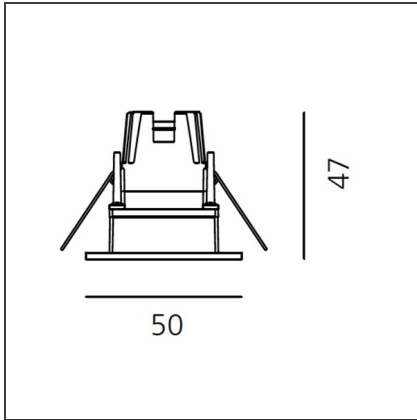

Zeno Up 2 - 14° 3000K - White

IP65 

DESIGN BY

Jan Van Lierde

DESCRIPTION

Light fixture with high-performance LED light sources. Ceiling installation. Low recessed depth. Consist of body, frame, black silkscreened tempered glass, fixing springs. Body in EN AB44100 aluminium, silicone gaskets. Frame in aluminium. Black silkscreened tempered glass, 8mm-thick. Fixing springs in harmonic iron. Power connection to the mains by means of a H05RN-r cable and IP68 electrical terminal board, supplied with the fixture (IP65). Glass surface temperature lower than 40°C. Fixed optics. PMMA lenses in 2 different versions of beams. White monochromatic LEDs available in 2 colour temperatures: Warm = 3000K Neutral = 4000K Painted die-cast aluminium with 3-stage outdoor treatment: nanotechnologies, antioxydant primer, polyester paint. Technical features of light fixtures in compliance with EN60598-1 and part 2-13. IP Rating IP65 e IP40. Insulation class III. Installation must be carried out by specialised personnel. Carefully follow the instructions

TECHNICAL DRAWINGS

FEATURES

Article Code:	NL1708410K006	Series:	Indoor
Colour:	White		
Installation:	Recessed, Ceiling		

DIMENSIONS

Length:	cm 5	Cutout Width:	cm 3.6
Width:	cm 5	Cutout length:	cm 3.8
Weight:	kg 0.1		
Recessed depth:	cm 4.7		