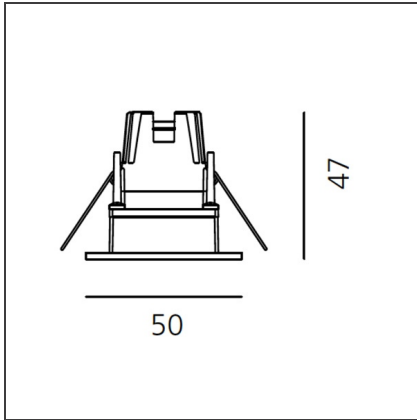

Zeno Up 2 - 14° 3000K - Silver

IP65 

DESIGN BY

Jan Van Lierde

DESCRIPTION

Light fixture with high-performance LED light sources. Ceiling installation. Low recessed depth. Consist of body, frame, black silkscreened tempered glass, fixing springs. Body in EN AB44100 aluminium, silicone gaskets. Frame in aluminium. Black silkscreened tempered glass, 8mm-thick. Fixing springs in harmonic iron. Power connection to the mains by means of a H05RN-r cable and IP68 electrical terminal board, supplied with the fixture (IP65). Glass surface temperature lower than 40°C. Fixed optics. PMMA lenses in 2 different versions of beams. White monochromatic LEDs available in 2 colour temperatures: Warm = 3000K Neutral = 4000K Painted die-cast aluminium with 3-stage outdoor treatment: nanotechnologies, antioxydant primer, polyester paint. Technical features of light fixtures in compliance with EN60598-1 and part 2-13. IP Rating IP65 e IP40. Insulation class III. Installation must be carried out by specialised personnel. Carefully follow the instructions

TECHNICAL DRAWINGS

FEATURES

Article Code:	NL1708410K002	Series:	Indoor
Colour:	Silver		
Installation:	Recessed, Ceiling		

DIMENSIONS

Length:	cm 5	Cutout Width:	cm 3.6
Width:	cm 5	Cutout length:	cm 3.8
Weight:	kg 0.1		
Recessed depth:	cm 4.7		