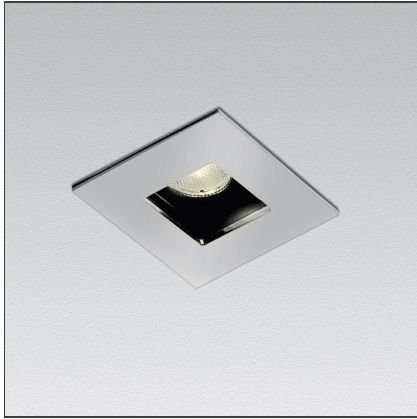

Zeno Up 2 - 14° 3000K - Silver

IP65 

DESIGN BY

Jan Van Lierde

DESCRIPTION

Light fixture with high-performance LED light sources. Ceiling installation. Low recessed depth. Consist of body, frame, black silkscreened tempered glass, fixing springs. Body in EN AB44100 aluminium, silicone gaskets. Frame in aluminium. Black silkscreened tempered glass, 8mm-thick. Fixing springs in harmonic iron. Power connection to the mains by means of a H05RN-r cable and IP68 electrical terminal board, supplied with the fixture (IP65). Glass surface temperature lower than 40°C. Fixed optics. PMMA lenses in 2 different versions of beams. White monochromatic LEDs available in 2 colour temperatures: Warm = 3000K Neutral = 4000K Painted die-cast aluminium with 3-stage outdoor treatment: nanotechnologies, antioxydant primer, polyester paint. Technical features of light fixtures in compliance with EN60598-1 and part 2-13. IP Rating IP65 e IP40. Insulation class III. Installation must be carried out by specialised personnel. Carefully follow the instructions

TECHNICAL DRAWINGS

FEATURES

Article Code:	NL1708410K002	Series:	Indoor
Colour:	Silver		
Installation:	Recessed, Ceiling		

DIMENSIONS

Length:	cm 5	Cutout Width:	cm 3.6
Width:	cm 5	Cutout length:	cm 3.8
Weight:	kg 0.1		
Recessed depth:	cm 4.7		

INCLUDED SOURCES

Category:	LED	Color temperature (K):	3000K
Number:	1	Color Tolerance:	MacAdam 4SDCM
Watt:	2W	CRI:	80
Delivered lumens output (lm):	168LM	Efficacy:	80lm/W
Type:	0	Service Life:	L70(6K) > 36300h
Class:	A		