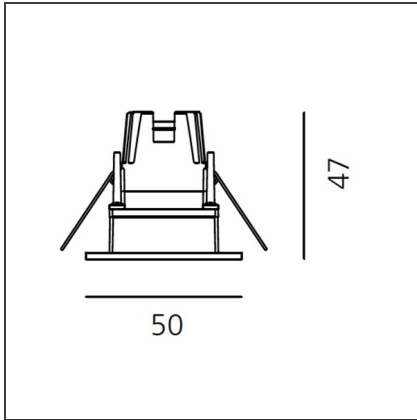

Zeno Up 2 - 14° 3000K - Crome

IP65 

DESIGN BY

Jan Van Lierde

DESCRIPTION

Light fixture with high-performance LED light sources. Ceiling installation. Low recessed depth. Consist of body, frame, black silkscreened tempered glass, fixing springs. Body in EN AB44100 aluminium, silicone gaskets. Frame in aluminium. Black silkscreened tempered glass, 8mm-thick. Fixing springs in harmonic iron. Power connection to the mains by means of a H05RN-r cable and IP68 electrical terminal board, supplied with the fixture (IP65). Glass surface temperature lower than 40°C. Fixed optics. PMMA lenses in 2 different versions of beams. White monochromatic LEDs available in 2 colour temperatures: Warm = 3000K Neutral = 4000K Painted die-cast aluminium with 3-stage outdoor treatment: nanotechnologies, antioxydant primer, polyester paint. Technical features of light fixtures in compliance with EN60598-1 and part 2-13. IP Rating IP65 e IP40. Insulation class III. Installation must be carried out by specialised personnel. Carefully follow the instructions

TECHNICAL DRAWINGS

FEATURES

Article Code:	NL1708410K003	Series:	Indoor
Colour:	Crome		
Installation:	Recessed, Ceiling		

DIMENSIONS

Length:	cm 5	Cutout Width:	cm 3.6
Width:	cm 5	Cutout length:	cm 3.8
Weight:	kg 0.1		
Recessed depth:	cm 4.7		