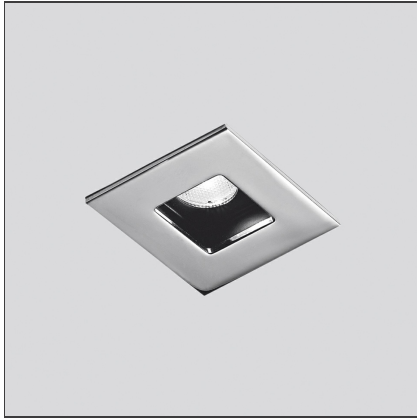

Zeno Up 2 - 14° 3000K - Crome

IP65 

DESIGN BY

Jan Van Lierde

DESCRIPTION

Light fixture with high-performance LED light sources. Ceiling installation. Low recessed depth. Consist of body, frame, black silkscreened tempered glass, fixing springs. Body in EN AB44100 aluminium, silicone gaskets. Frame in aluminium. Black silkscreened tempered glass, 8mm-thick. Fixing springs in harmonic iron. Power connection to the mains by means of a H05RN-r cable and IP68 electrical terminal board, supplied with the fixture (IP65). Glass surface temperature lower than 40°C. Fixed optics. PMMA lenses in 2 different versions of beams. White monochromatic LEDs available in 2 colour temperatures: Warm = 3000K Neutral = 4000K Painted die-cast aluminium with 3-stage outdoor treatment: nanotechnologies, antioxydant primer, polyester paint. Technical features of light fixtures in compliance with EN60598-1 and part 2-13. IP Rating IP65 e IP40. Insulation class III. Installation must be carried out by specialised personnel. Carefully follow the instructions

TECHNICAL DRAWINGS

FEATURES

Article Code:	NL1708410K003	Series:	Indoor
Colour:	Crome		
Installation:	Recessed, Ceiling		

DIMENSIONS

Length:	cm 5	Cutout Width:	cm 3.6
Width:	cm 5	Cutout length:	cm 3.8
Weight:	kg 0.1		
Recessed depth:	cm 4.7		