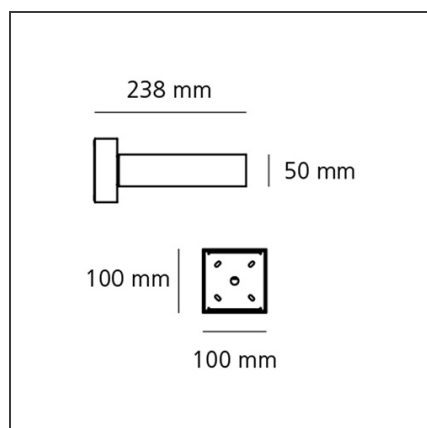

Walking Space wall Silver

IP65 

DESIGN BY

Carlotta de Bevilacqua

DESCRIPTION

The product is not yet available.

TECHNICAL DRAWINGS

FEATURES

Colour:	Silver	Material:	Aluminium, glass
Installation:	Bollard, Pole, Wall	Series:	2018 Artemide Collection, Outdoor
Environment:	Outdoor	Emission:	Diffused

DIMENSIONS

Width:	cm 23.8
Height:	cm 5
Base Length:	cm 10
Base Width:	cm 10

INCLUDED SOURCES

Category:	LED
Number:	1
Watt:	8W
Type:	0

LUMINAIRE

Watt:	10W	Delivered lumens output (lm):	600lm
		CCT:	3000K