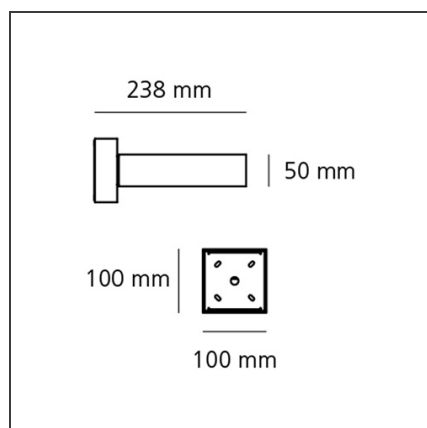

TECHNICAL DRAWINGS

FEATURES

Colour:	Silver	Material:	Aluminium, glass
Installation:	Bollard, Pole, Wall	Series:	2018 Artemide Collection, Outdoor
Environment:	Outdoor	Emission:	Diffused

DIMENSIONS

Width:	cm 23.8
Height:	cm 5
Base Length:	cm 10
Base Width:	cm 10

INCLUDED SOURCES

Category:	LED
Number:	3
Watt:	2W
Type:	3
Category:	LED
Number:	1
Watt:	2W
Type:	0

LUMINAIRE

Watt:	8W