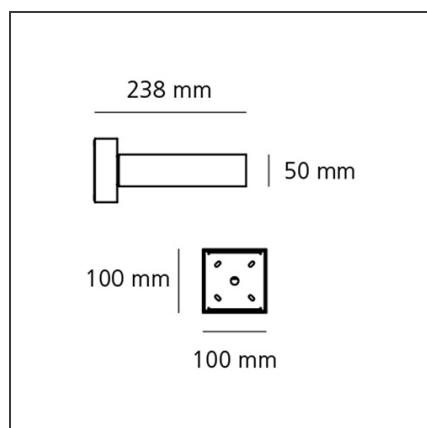

Walking Space wall RGBW Black

IP65 

DESIGN BY

Carlotta de Bevilacqua

DESCRIPTION

The product is not yet available.

TECHNICAL DRAWINGS

FEATURES

Colour:	Black	Material:	Aluminium, glass
Installation:	Bollard, Pole, Wall	Series:	2018 Artemide Collection, Outdoor
Environment:	Outdoor	Emission:	Diffused

DIMENSIONS

Width:	cm 23.8
Height:	cm 5
Base Length:	cm 10
Base Width:	cm 10