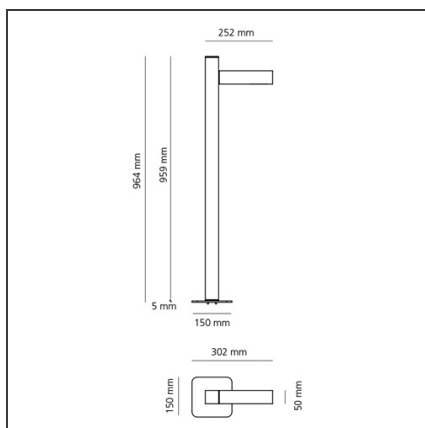

Walking Space 90 Silver

IP65 

DESIGN BY

Carlotta de Bevilacqua

DESCRIPTION

The product is not yet available.

TECHNICAL DRAWINGS

FEATURES

Colour:	Silver	Material:	Aluminium, glass
Installation:	Bollard, Pole, Wall	Series:	2018 Artemide
Environment:	Outdoor	Emission:	Collection, Outdoor
			Diffused

DIMENSIONS

Height:	cm 95,9
Base Length:	cm 15

INCLUDED SOURCES

Category:	LED
Number:	1
Watt:	8W
Type:	0

LUMINAIRE

Watt:	10W	Delivered lumens output (lm):	600lm
		CCT:	3000K