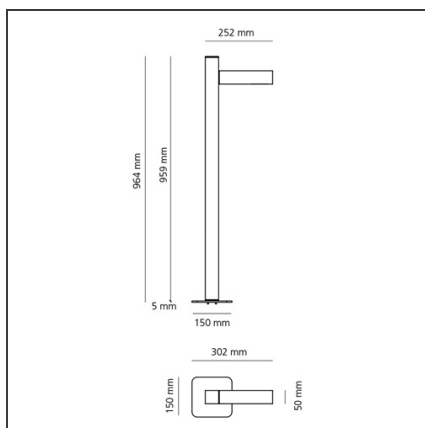

Walking Space 90 RGBW White

IP65 

DESIGN BY

Carlotta de Bevilacqua

DESCRIPTION

The product is not yet available.

TECHNICAL DRAWINGS

FEATURES

Colour:	White	Material:	Aluminium, glass
Installation:	Bollard, Pole, Wall	Series:	2018 Artemide
Environment:	Outdoor	Emission:	Collection, Outdoor
			Diffused

DIMENSIONS

Height:	cm 95,9
Base Length:	cm 15

INCLUDED SOURCES

Category:	LED
Number:	3
Watt:	2W
Type:	3
Category:	LED
Number:	1
Watt:	2W
Type:	0

LUMINAIRE

Watt:	8W
--------------	----