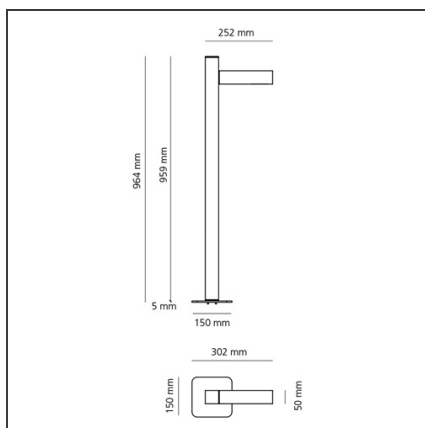

Walking Space 90 RGBW Silver

IP65 

DESIGN BY

Carlotta de Bevilacqua

DESCRIPTION

The product is not yet available.

TECHNICAL DRAWINGS

FEATURES

Colour:	Silver	Material:	Aluminium, glass
Installation:	Bollard, Pole, Wall	Series:	2018 Artemide
Environment:	Outdoor	Emission:	Collection, Outdoor
			Diffused

DIMENSIONS

Height:	cm 95,9
Base Length:	cm 15

INCLUDED SOURCES

Category:	LED
Number:	3
Watt:	2W
Type:	3
Category:	LED
Number:	1
Watt:	2W
Type:	0

LUMINAIRE

Watt:	8W
--------------	----