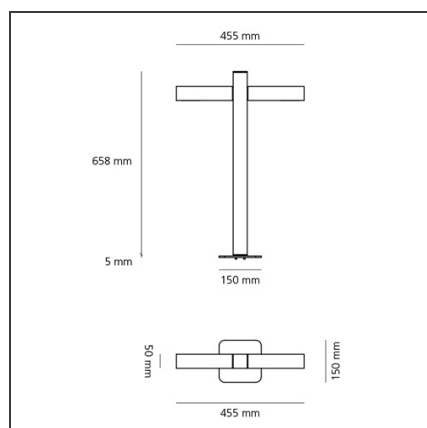

TECHNICAL DRAWINGS

FEATURES

Colour:	Silver	Material:	Aluminium, glass
Installation:	Bollard, Pole, Wall	Series:	2018 Artemide Collection, Outdoor
Environment:	Outdoor	Emission:	Diffused

DIMENSIONS

Height:	cm 65,8
Base Length:	cm 15

INCLUDED SOURCES

Category:	LED
Number:	3
Watt:	2W
Type:	3
Category:	LED
Number:	1
Watt:	2W
Type:	0

LUMINAIRE

Watt:	8W