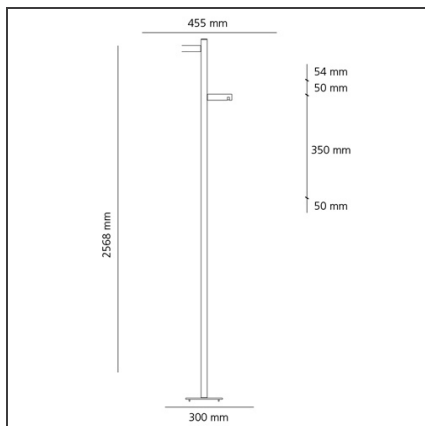

Walking Space 250 RGBW White

IP65 

DESIGN BY

Carlotta de Bevilacqua

DESCRIPTION

The product is not yet available.

TECHNICAL DRAWINGS

FEATURES

Colour:	White	Material:	Aluminium, glass
Installation:	Bollard, Pole, Wall	Series:	2018 Artemide Collection, Outdoor
Environment:	Outdoor	Emission:	Diffused

DIMENSIONS

Height:	cm 257
Base Length:	cm 30

INCLUDED SOURCES

Category:	LED
Number:	3
Watt:	2W
Type:	3
Category:	LED
Number:	1
Watt:	2W
Type:	0

LUMINAIRE

Watt:	8W
--------------	----