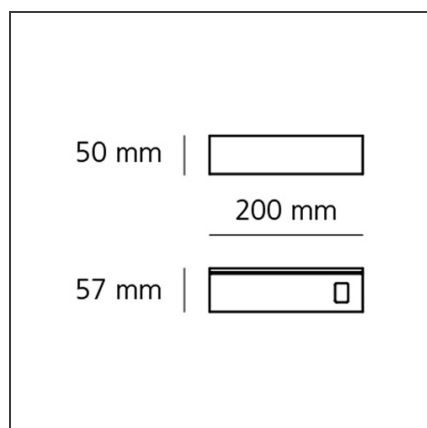

TECHNICAL DRAWINGS

FEATURES

Colour:	White	Material:	Aluminium, glass
Installation:	Floor, Wall, Ceiling	Series:	2018 Artemide Collection, Outdoor
Environment:	Outdoor	Emission:	Diffused

DIMENSIONS

Length:	cm 20
Width:	cm 5.7
Height:	cm 5

INCLUDED SOURCES

Category:	LED
Number:	3
Watt:	2W
Type:	3
Category:	LED
Number:	1
Watt:	2W
Type:	0

LUMINAIRE

Watt:	8W