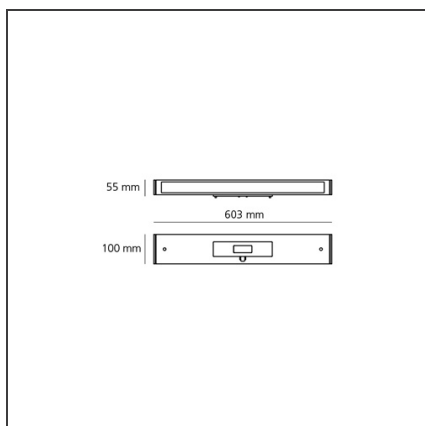

Walking Focus wall 60 Mono emission White

IP65 

DESIGN BY

Carlotta de Bevilacqua

DESCRIPTION

The product is not yet available.

TECHNICAL DRAWINGS

FEATURES

Colour:	White	Material:	Aluminium, glass
Installation:	Bollard, Wall	Series:	2018 Artemide Collection, Outdoor
Environment:	Outdoor	Emission:	Diffused

DIMENSIONS

Width:	cm 60.3
Height:	cm 5.5
Base Width:	cm 10

INCLUDED SOURCES

Category:	LED
Number:	1
Watt:	8W
Type:	0

LUMINAIRE

Watt:	8W	Delivered lumens output (lm):	400lm
		CCT:	3000K