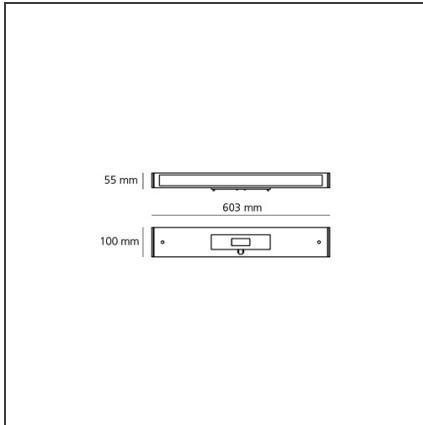

TECHNICAL DRAWINGS

FEATURES

Colour:	Black	Material:	Aluminium, glass
Installation:	Bollard, Wall	Series:	2018 Artemide Collection, Outdoor
Environment:	Outdoor	Emission:	Diffused

DIMENSIONS

Width:	cm 60.3
Height:	cm 5.5
Base Width:	cm 10

INCLUDED SOURCES

Category:	LED
Number:	1
Watt:	8W
Type:	0

LUMINAIRE

Watt:	8W	Delivered lumens output (lm):	400lm
		CCT:	3000K