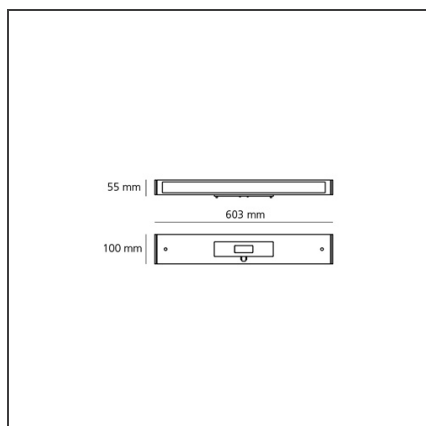

Walking Focus wall 60 Double emission White

IP65 

DESIGN BY

Carlotta de Bevilacqua

DESCRIPTION

The product is not yet available.

TECHNICAL DRAWINGS

FEATURES

Colour:	White	Material:	Aluminium, glass
Installation:	Bollard, Wall	Series:	2018 Artemide Collection, Outdoor
Environment:	Outdoor	Emission:	Diffused

DIMENSIONS

Width:	cm 60.3
Height:	cm 5.5
Base Width:	cm 10

INCLUDED SOURCES

Category:	LED
Number:	2
Watt:	8W
Type:	0

LUMINAIRE

Watt:	16W	Delivered lumens output (lm):	800lm
		CCT:	3000K