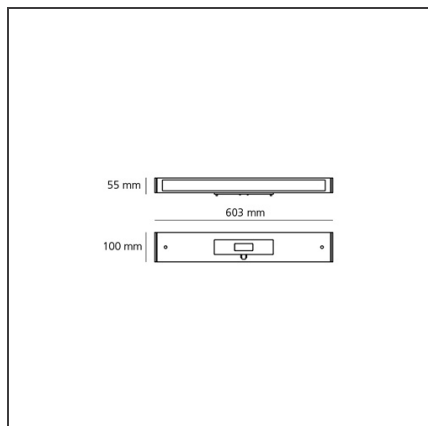

Walking Focus wall 60 Double emission Silver

IP65 

DESIGN BY

Carlotta de Bevilacqua

DESCRIPTION

The product is not yet available.

TECHNICAL DRAWINGS

FEATURES

Colour:	Silver	Material:	Aluminium, glass
Installation:	Bollard, Wall	Series:	2018 Artemide Collection, Outdoor
Environment:	Outdoor	Emission:	Diffused

DIMENSIONS

Width:	cm 60.3
Height:	cm 5.5
Base Width:	cm 10

INCLUDED SOURCES

Category:	LED
Number:	2
Watt:	8W
Type:	0

LUMINAIRE

Watt:	16W	Delivered lumens output (lm):	800lm
		CCT:	3000K