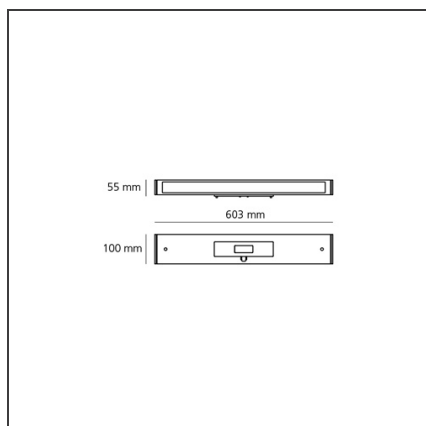

Walking Focus wall 60 Double emission Black

IP65 

DESIGN BY

Carlotta de Bevilacqua

DESCRIPTION

The product is not yet available.

TECHNICAL DRAWINGS

FEATURES

Colour:	Black	Material:	Aluminium, glass
Installation:	Bollard, Wall	Series:	2018 Artemide Collection, Outdoor
Environment:	Outdoor	Emission:	Diffused

DIMENSIONS

Width:	cm 60.3
Height:	cm 5.5
Base Width:	cm 10

INCLUDED SOURCES

Category:	LED
Number:	2
Watt:	8W
Type:	0

LUMINAIRE

Watt:	16W	Delivered lumens output (lm):	800lm
		CCT:	3000K