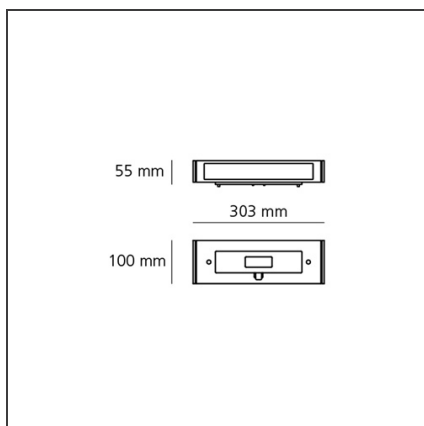

TECHNICAL DRAWINGS

FEATURES

Colour:	Silver	Material:	Aluminium, glass
Installation:	Bollard, Wall	Series:	2018 Artemide Collection, Outdoor
Environment:	Outdoor	Emission:	Diffused

DIMENSIONS

Width:	cm 30.3
Height:	cm 5.5
Base Width:	cm 10

INCLUDED SOURCES

Category:	LED
Number:	1
Watt:	8W
Type:	0

LUMINAIRE

Watt:	4W	Delivered lumens output (lm):	200lm
		CCT:	3000K