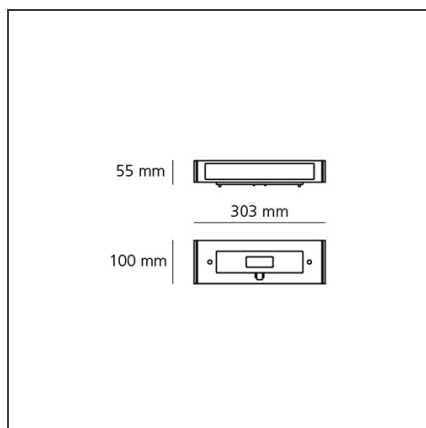

Walking Focus wall 30 Mono emission Black

IP65 

DESIGN BY

Carlotta de Bevilacqua

DESCRIPTION

The product is not yet available.

TECHNICAL DRAWINGS

FEATURES

Colour:	Black	Material:	Aluminium, glass
Installation:	Bollard, Wall	Series:	2018 Artemide Collection, Outdoor
Environment:	Outdoor	Emission:	Diffused

DIMENSIONS

Width:	cm 30.3
Height:	cm 5.5
Base Width:	cm 10

INCLUDED SOURCES

Category:	LED
Number:	1
Watt:	8W
Type:	0

LUMINAIRE

Watt:	4W	Delivered lumens output (lm):	200lm
		CCT:	3000K