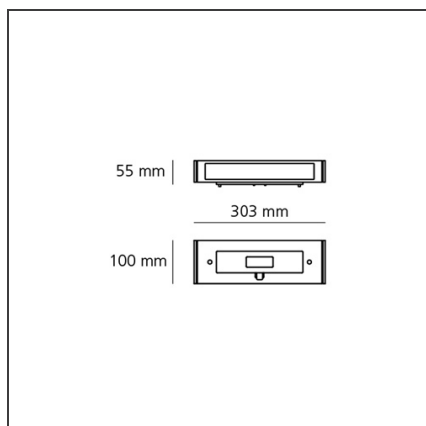

Walking Focus wall 30 Double emission White

IP65 

DESIGN BY

Carlotta de Bevilacqua

DESCRIPTION

The product is not yet available.

TECHNICAL DRAWINGS

FEATURES

Colour:	White	Material:	Aluminium, glass
Installation:	Bollard, Wall	Series:	2018 Artemide Collection, Outdoor
Environment:	Outdoor	Emission:	Diffused

DIMENSIONS

Width:	cm 30.3
Height:	cm 5.5
Base Width:	cm 10

INCLUDED SOURCES

Category:	LED
Number:	1
Watt:	8W
Type:	0

LUMINAIRE

Watt:	8W	Delivered lumens output (lm):	400lm
		CCT:	3000K