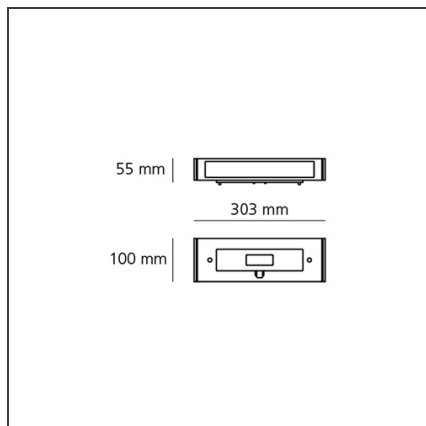

Walking Focus wall 30 Double emission Silver

IP65 

DESIGN BY

Carlotta de Bevilacqua

DESCRIPTION

The product is not yet available.

TECHNICAL DRAWINGS

FEATURES

Colour:	Silver	Material:	Aluminium, glass
Installation:	Bollard, Wall	Series:	2018 Artemide Collection, Outdoor
Environment:	Outdoor	Emission:	Diffused

DIMENSIONS

Width:	cm 30.3
Height:	cm 5.5
Base Width:	cm 10

INCLUDED SOURCES

Category:	LED
Number:	1
Watt:	8W
Type:	0

LUMINAIRE

Watt:	8W	Delivered lumens output (lm):	400lm
		CCT:	3000K