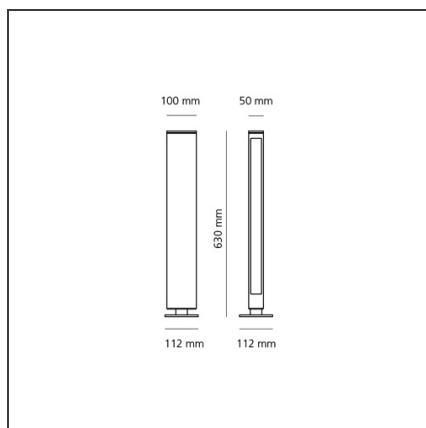

Walking Focus 60 Mono emission White

IP65

DESIGN BY

Carlotta de Bevilacqua

DESCRIPTION

The product is not yet available.

TECHNICAL DRAWINGS

FEATURES

Colour:	White	Material:	Aluminium, glass
Installation:	Bollard, Wall	Series:	2018 Artemide Collection, Outdoor
Environment:	Outdoor	Emission:	Diffused

DIMENSIONS

Width:	cm 5
Height:	cm 63
Base Length:	cm 11.2
Depth:	cm 10

INCLUDED SOURCES

Category:	LED
Number:	1
Watt:	8W
Type:	0

LUMINAIRE

Watt:	8W	Delivered lumens output (lm):	400lm
		CCT:	3000K