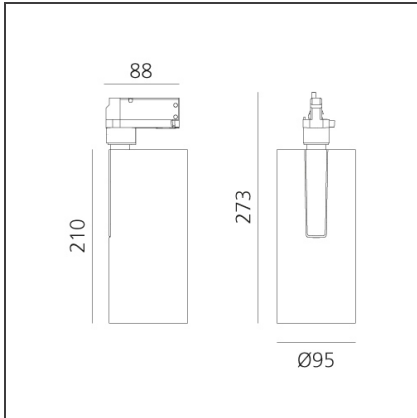

Vector Track 95 35W 60° 4000K Undimmable White

IP20 

DESIGN BY

Carlotta de Bevilacqua

DESCRIPTION

Three sizes with three different beam angles each (spot, flood, wide flood) obtained by means of refractive or hybrid optical units. Vector 55 track DALI zoom optic (22°-32°). Junction arm integrated in the spotlight's body to keep the barycentre aligned with the track and prevent any imbalance in possible suspension versions of the track. The junction allows 360° rotation and 90° tilting for maximum emission adjustment freedom. Vector 95 available only in track version. Version with compact 4-conductor (3p+n) adapter with hidden LED driver and not-dimmable phase selector.

TECHNICAL DRAWINGS

FEATURES

Article Code:	AN25301	Series:	Indoor, 2018 Artemide Collection
Colour:	White		
Installation:	Projector, Track		
Environment:	Indoor		

DIMENSIONS

Height:	cm 27.3
Inclination:	-90+90
Rotation:	cm 360

INCLUDED SOURCES

Category:	LED	Color temperature (K):	4000K
Number:	1	CRI:	90
Watt:	35W		
Type:	0		
Class:	A		

LUMINAIRE

Watt:	35W	Delivered lumens output (lm):	3119lm
		CCT:	4000K
		CRI:	90

Notes

220/240Vac 50/60Hz Electronic ballast included.