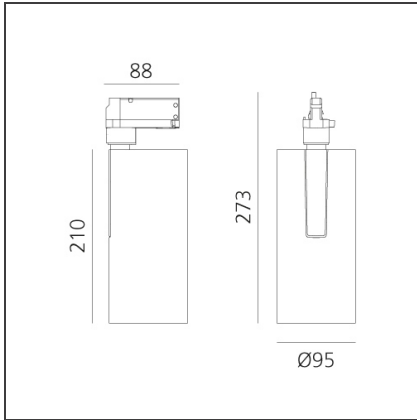

Vector Track 95 35W 60° 4000K Undimmable Brushed Silver

IP20 

DESIGN BY

Carlotta de Bevilacqua

DESCRIPTION

Three sizes with three different beam angles each (spot, flood, wide flood) obtained by means of refractive or hybrid optical units. Vector 55 track DALI zoom optic (22°-32°). Junction arm integrated in the spotlight's body to keep the barycentre aligned with the track and prevent any imbalance in possible suspension versions of the track. The junction allows 360° rotation and 90° tilting for maximum emission adjustment freedom. Vector 95 available only in track version. Version with compact 4-conductor (3p+n) adapter with hidden LED driver and not-dimmable phase selector.

TECHNICAL DRAWINGS

FEATURES

Article Code:	AN25315	Series:	Indoor, 2018 Artemide Collection
Colour:	Brushed Silver		
Installation:	Projector, Track		
Environment:	Indoor		

DIMENSIONS

Height:	cm 27.3
Inclination:	-90+90
Rotation:	cm 360

INCLUDED SOURCES

Category:	LED	Color temperature (K):	4000K
Number:	1	CRI:	90
Watt:	35W		
Type:	0		
Class:	A		

LUMINAIRE

Watt:	35W	Delivered lumens output (lm):	3119lm
		CCT:	4000K
		CRI:	90

Notes

220/240Vac 50/60Hz Electronic ballast included.