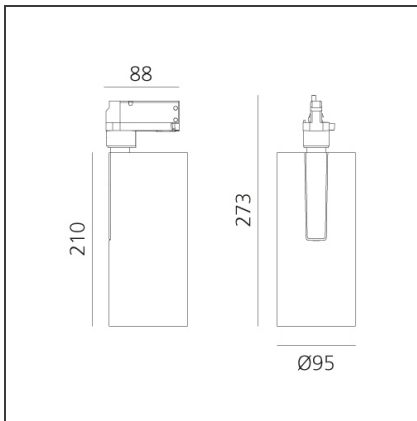

Vector Track 95 35W 60° 4000K Undimmable Brushed Copper

IP20 

DESIGN BY

Carlotta de Bevilacqua

DESCRIPTION

Three sizes with three different beam angles each (spot, flood, wide flood) obtained by means of refractive or hybrid optical units. Vector 55 track DALI zoom optic (22°-32°). Junction arm integrated in the spotlight's body to keep the barycentre aligned with the track and prevent any imbalance in possible suspension versions of the track. The junction allows 360° rotation and 90° tilting for maximum emission adjustment freedom. Vector 95 available only in track version. Version with compact 4-conductor (3p+n) adapter with hidden LED driver and not-dimmable phase selector.

TECHNICAL DRAWINGS

FEATURES

Article Code:	AN25318	Series:	Indoor, 2018 Artemide Collection
Colour:	Brushed Copper		
Installation:	Projector, Track		
Environment:	Indoor		

DIMENSIONS

Height:	cm 27.3
Inclination:	-90+90
Rotation:	cm 360

INCLUDED SOURCES

Category:	LED	Color temperature (K):	4000K
Number:	1	CRI:	90
Watt:	35W		
Type:	0		
Class:	A		

LUMINAIRE

Watt:	35W	Delivered lumens output (lm):	3119lm
		CCT:	4000K
		CRI:	90

Notes

220/240Vac 50/60Hz Electronic ballast included.