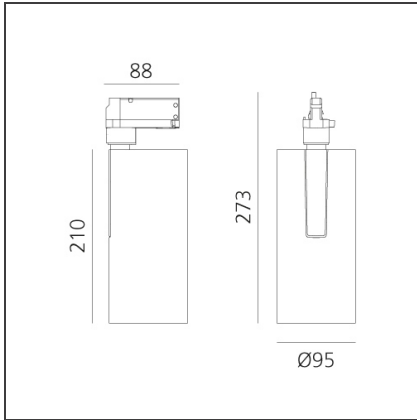

TECHNICAL DRAWINGS

FEATURES

Article Code:	AN25304	Series:	Indoor, 2018 Artemide Collection
Colour:	Black		
Installation:	Projector, Track		
Environment:	Indoor		

DIMENSIONS

Height:	cm 27.3
Inclination:	-90+90
Rotation:	cm 360

INCLUDED SOURCES

Category:	LED	Color temperature (K):	4000K
Number:	1	CRI:	90
Watt:	35W		
Type:	0		
Class:	A		

LUMINAIRE

Watt:	35W	Delivered lumens output (lm):	3119lm
		CCT:	4000K
		CRI:	90

Notes

220/240Vac 50/60Hz Electronic ballast included.