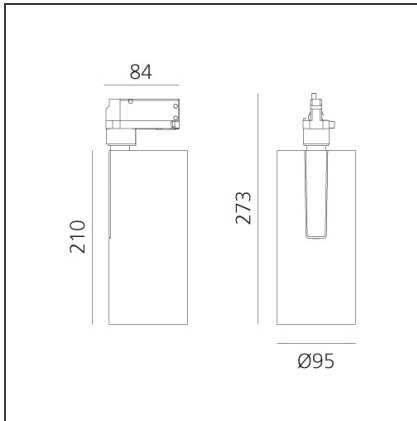

Vector Track 95 35W 60° 4000K DALI Eutrac White

IP20 Dimmerable: +  -

DESIGN BY

Carlotta de Bevilacqua

DESCRIPTION

Three sizes with three different beam angles each (spot, flood, wide flood) obtained by means of refractive or hybrid optical units. Vector 55 track DALI zoom optic (22°-32°). Junction arm integrated in the spotlight's body to keep the barycentre aligned with the track and prevent any imbalance in possible suspension versions of the track. The junction allows 360° rotation and 90° tilting for maximum emission adjustment freedom. Vector 95 available only in track version. Version with compact 4-conductor (3p+n) adapter with hidden LED driver and not-dimmable phase selector.

TECHNICAL DRAWINGS

FEATURES

| | | | |
|----------------------|------------------|----------------|---------------------|
| Article Code: | AN35801 | Series: | Indoor, 2018 |
| Colour: | White | | Artemide Collection |
| Installation: | Projector, Track | | |
| Environment: | Indoor | | |

DIMENSIONS

| | |
|---------------------|---------|
| Height: | cm 27.3 |
| Inclination: | -90+90 |
| Rotation: | cm 360 |

INCLUDED SOURCES

| | | | |
|------------------|-----|-------------------------------|-------|
| Category: | LED | Color temperature (K): | 4000K |
| Number: | 1 | CRI: | 90 |
| Watt: | 35W | | |
| Type: | 0 | | |
| Class: | A | | |

LUMINAIRE

| | | | |
|--------------|-----|--------------------------------------|--------|
| Watt: | 35W | Delivered lumens output (lm): | 3119lm |
| | | CCT: | 4000K |
| | | CRI: | 90 |
| | | Dimmable Typology: | Dali |