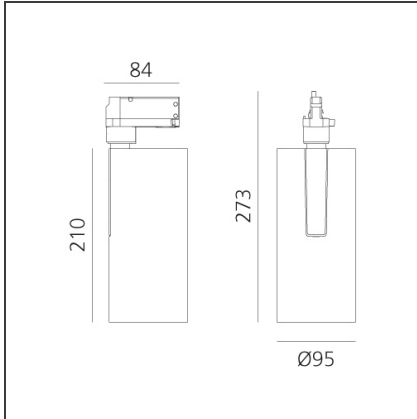

Vector Track 95 35W 60° 4000K DALI Eutrac Brushed Silver

IP20 Dimmerable: + -

DESIGN BY

Carlotta de Bevilacqua

DESCRIPTION

Three sizes with three different beam angles each (spot, flood, wide flood) obtained by means of refractive or hybrid optical units. Vector 55 track DALI zoom optic (22°-32°). Junction arm integrated in the spotlight's body to keep the barycentre aligned with the track and prevent any imbalance in possible suspension versions of the track. The junction allows 360° rotation and 90° tilting for maximum emission adjustment freedom. Vector 95 available only in track version. Version with compact 4-conductor (3p+n) adapter with hidden LED driver and not-dimmable phase selector.

TECHNICAL DRAWINGS

FEATURES

Article Code:	AN35815	Series:	Indoor, 2018
Colour:	Brushed Silver		Artemide Collection
Installation:	Projector, Track		
Environment:	Indoor		

DIMENSIONS

Height:	cm 27.3
Inclination:	-90+90
Rotation:	cm 360

INCLUDED SOURCES

Category:	LED	Color temperature (K):	4000K
Number:	1	CRI:	90
Watt:	35W		
Type:	0		
Class:	A		

LUMINAIRE

Watt:	35W	Delivered lumens output (lm):	3119lm
		CCT:	4000K
		CRI:	90
		Dimmable Typology:	Dali