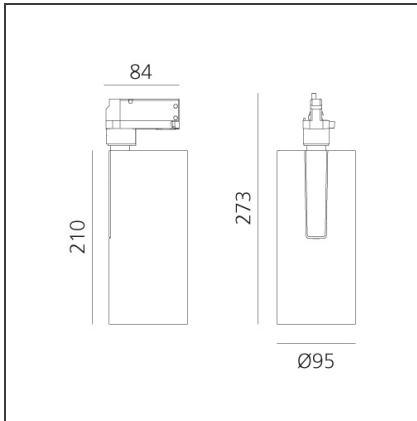

TECHNICAL DRAWINGS

FEATURES

Article Code:	AN35804	Series:	Indoor, 2018
Colour:	Black		Artemide Collection
Installation:	Projector, Track		
Environment:	Indoor		

DIMENSIONS

Height:	cm 27.3
Inclination:	-90+90
Rotation:	cm 360

INCLUDED SOURCES

Category:	LED	Color temperature (K):	4000K
Number:	1	CRI:	90
Watt:	35W		
Type:	0		
Class:	A		

LUMINAIRE

Watt:	35W	Delivered lumens output (lm):	3119lm
		CCT:	4000K
		CRI:	90
		Dimmable Typology:	Dali

Notes

220/240Vac 50/60Hz Electronic ballast included.