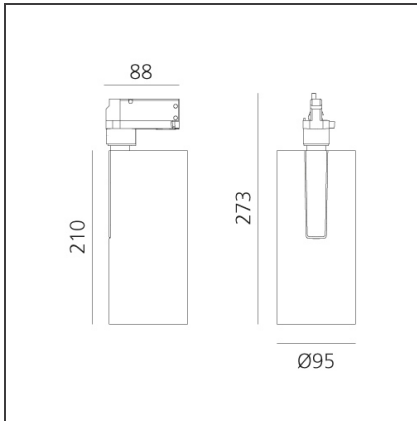

Vector Track 95 35W 60° 4000K DALI Brushed Silver

IP20 Dimmerable: + -

DESIGN BY

Carlotta de Bevilacqua

DESCRIPTION

Three sizes with three different beam angles each (spot, flood, wide flood) obtained by means of refractive or hybrid optical units. Vector 55 track DALI zoom optic (22°-32°). Junction arm integrated in the spotlight's body to keep the barycentre aligned with the track and prevent any imbalance in possible suspension versions of the track. The junction allows 360° rotation and 90° tilting for maximum emission adjustment freedom. Vector 95 available only in track version. Version with compact 4-conductor (3p+n) adapter with hidden LED driver and not-dimmable phase selector.

TECHNICAL DRAWINGS

FEATURES

Article Code:	AN25815	Series:	Indoor, 2018
Colour:	Brushed Silver		Artemide Collection
Installation:	Projector, Track		
Environment:	Indoor		

DIMENSIONS

Height:	cm 27.3
Inclination:	-90+90
Rotation:	cm 360

INCLUDED SOURCES

Category:	LED	Color temperature (K):	4000K
Number:	1	CRI:	90
Watt:	35W		
Type:	0		
Class:	A		

LUMINAIRE

Watt:	35W	Delivered lumens output (lm):	3119lm
		CCT:	4000K
		CRI:	90
		Dimmable Typology:	Dali