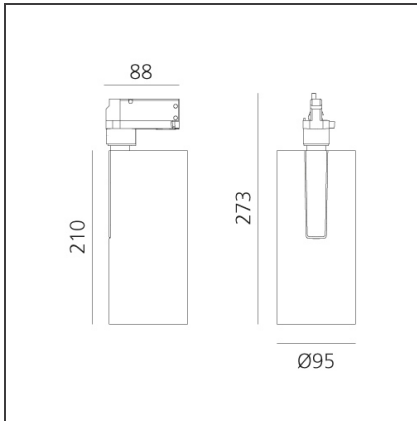

Vector Track 95 35W 60° 4000K DALI Brushed Copper

IP20 Dimmerable: + -

DESIGN BY

Carlotta de Bevilacqua

DESCRIPTION

Three sizes with three different beam angles each (spot, flood, wide flood) obtained by means of refractive or hybrid optical units. Vector 55 track DALI zoom optic (22°-32°). Junction arm integrated in the spotlight's body to keep the barycentre aligned with the track and prevent any imbalance in possible suspension versions of the track. The junction allows 360° rotation and 90° tilting for maximum emission adjustment freedom. Vector 95 available only in track version. Version with compact 4-conductor (3p+n) adapter with hidden LED driver and not-dimmable phase selector.

TECHNICAL DRAWINGS

FEATURES

Article Code:	AN25818	Series:	Indoor, 2018
Colour:	Brushed Copper		Artemide Collection
Installation:	Projector, Track		
Environment:	Indoor		

DIMENSIONS

Height:	cm 27.3
Inclination:	-90+90
Rotation:	cm 360

INCLUDED SOURCES

Category:	LED	Color temperature (K):	4000K
Number:	1	CRI:	90
Watt:	35W		
Type:	0		
Class:	A		

LUMINAIRE

Watt:	35W	Delivered lumens output (lm):	3119lm
		CCT:	4000K
		CRI:	90
		Dimmable Typology:	Dali