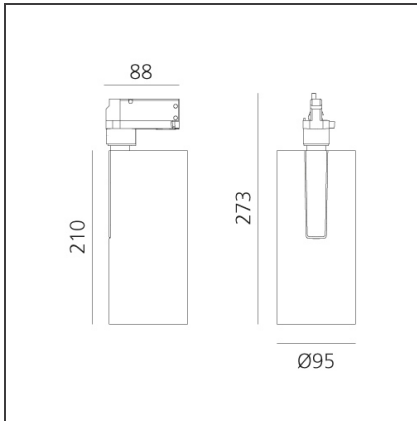

TECHNICAL DRAWINGS

FEATURES

Article Code:	AN25804	Series:	Indoor, 2018
Colour:	Black		Artemide Collection
Installation:	Projector, Track		
Environment:	Indoor		

DIMENSIONS

Height:	cm 27.3
Inclination:	-90+90
Rotation:	cm 360

INCLUDED SOURCES

Category:	LED	Color temperature (K):	4000K
Number:	1	CRI:	90
Watt:	35W		
Type:	0		
Class:	A		

LUMINAIRE

Watt:	35W	Delivered lumens output (lm):	3119lm
		CCT:	4000K
		CRI:	90
		Dimmable Typology:	Dali

Notes

220/240Vac 50/60Hz Electronic ballast included.