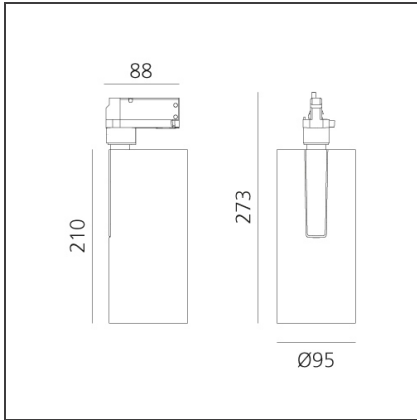

Vector Track 95 35W 60° 3000K Undimmable Brushed silver

IP20 

DESIGN BY

Carlotta de Bevilacqua

DESCRIPTION

Three sizes with three different beam angles each (spot, flood, wide flood) obtained by means of refractive or hybrid optical units. Vector 55 track DALI zoom optic (22°-32°). Junction arm integrated in the spotlight's body to keep the barycentre aligned with the track and prevent any imbalance in possible suspension versions of the track. The junction allows 360° rotation and 90° tilting for maximum emission adjustment freedom. Vector 95 available only in track version. Version with compact 4-conductor (3p+n) adapter with hidden LED driver and not-dimmable phase selector.

TECHNICAL DRAWINGS

FEATURES

Article Code:	AN20315	Series:	Indoor, 2018 Artemide Collection
Colour:	Brushed silver		
Installation:	Projector, Track		
Environment:	Indoor		

DIMENSIONS

Height:	cm 27.3
Inclination:	-90+90
Rotation:	cm 360

INCLUDED SOURCES

Category:	LED	Color temperature (K):	3000K
Number:	1	CRI:	90
Watt:	35W		
Type:	0		
Class:	A		

LUMINAIRE

Watt:	35W	Delivered lumens output (lm):	3119lm
		CCT:	3000K
		CRI:	90

Notes

220/240Vac 50/60Hz Electronic ballast included.