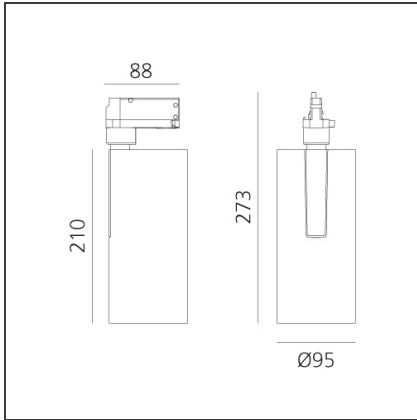

Vector Track 95 35W 60° 3000K Undimmable Brushed copper

IP20 

DESIGN BY

Carlotta de Bevilacqua

DESCRIPTION

Three sizes with three different beam angles each (spot, flood, wide flood) obtained by means of refractive or hybrid optical units. Vector 55 track DALI zoom optic (22°-32°). Junction arm integrated in the spotlight's body to keep the barycentre aligned with the track and prevent any imbalance in possible suspension versions of the track. The junction allows 360° rotation and 90° tilting for maximum emission adjustment freedom. Vector 95 available only in track version. Version with compact 4-conductor (3p+n) adapter with hidden LED driver and not-dimmable phase selector.

TECHNICAL DRAWINGS

FEATURES

Article Code:	AN20318	Series:	Indoor, 2018 Artemide Collection
Colour:	Brushed copper		
Installation:	Projector, Track		
Environment:	Indoor		

DIMENSIONS

Height:	cm 27.3
Inclination:	-90+90
Rotation:	cm 360

INCLUDED SOURCES

Category:	LED	Color temperature (K):	3000K
Number:	1	CRI:	90
Watt:	35W		
Type:	0		
Class:	A		

LUMINAIRE

Watt:	35W	Delivered lumens output (lm):	3119lm
		CCT:	3000K
		CRI:	90

Notes

220/240Vac 50/60Hz Electronic ballast included.