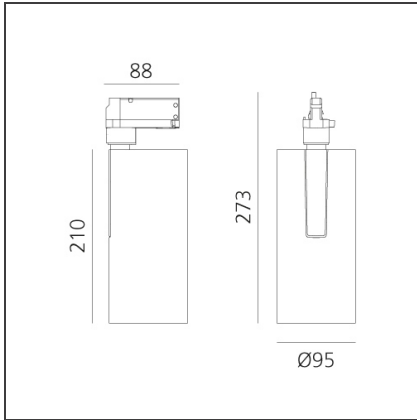

Vector Track 95 35W 60° 3000K Undimmable Brushed bronze

IP20 

DESIGN BY

Carlotta de Bevilacqua

DESCRIPTION

Three sizes with three different beam angles each (spot, flood, wide flood) obtained by means of refractive or hybrid optical units. Vector 55 track DALI zoom optic (22°-32°). Junction arm integrated in the spotlight's body to keep the barycentre aligned with the track and prevent any imbalance in possible suspension versions of the track. The junction allows 360° rotation and 90° tilting for maximum emission adjustment freedom. Vector 95 available only in track version. Version with compact 4-conductor (3p+n) adapter with hidden LED driver and not-dimmable phase selector.

TECHNICAL DRAWINGS

FEATURES

Article Code:	AN20320	Series:	Indoor, 2018 Artemide Collection
Colour:	Brushed bronze		
Installation:	Projector, Track		
Environment:	Indoor		

DIMENSIONS

Height:	cm 27.3
Inclination:	-90+90
Rotation:	cm 360

INCLUDED SOURCES

Category:	LED	Color temperature (K):	3000K
Number:	1	CRI:	90
Watt:	35W		
Type:	0		
Class:	A		

LUMINAIRE

Watt:	35W	Delivered lumens output (lm):	3119lm
		CCT:	3000K
		CRI:	90

Notes

220/240Vac 50/60Hz Electronic ballast included.