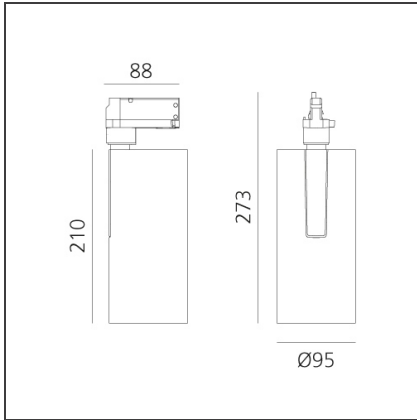

TECHNICAL DRAWINGS

FEATURES

Article Code:	AN20304	Series:	Indoor, 2018 Artemide Collection
Colour:	Black		
Installation:	Projector, Track		
Environment:	Indoor		

DIMENSIONS

Height:	cm 27.3
Inclination:	-90+90
Rotation:	cm 360

INCLUDED SOURCES

Category:	LED	Color temperature (K):	3000K
Number:	1	CRI:	90
Watt:	35W		
Type:	0		
Class:	A		

LUMINAIRE

Watt:	35W	Delivered lumens output (lm):	3119lm
		CCT:	3000K
		CRI:	90

Notes

220/240Vac 50/60Hz Electronic ballast included.