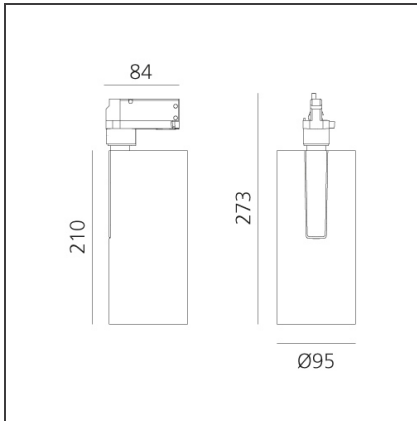

Vector Track 95 35W 60° 3000K DALI Eutrac White

IP20 Dimmerable: + -

DESIGN BY

Carlotta de Bevilacqua

DESCRIPTION

Three sizes with three different beam angles each (spot, flood, wide flood) obtained by means of refractive or hybrid optical units. Vector 55 track DALI zoom optic (22°-32°). Junction arm integrated in the spotlight's body to keep the barycentre aligned with the track and prevent any imbalance in possible suspension versions of the track. The junction allows 360° rotation and 90° tilting for maximum emission adjustment freedom. Vector 95 available only in track version. Version with compact 4-conductor (3p+n) adapter with hidden LED driver and not-dimmable phase selector.

TECHNICAL DRAWINGS

FEATURES

Article Code:	AN30801	Series:	Indoor, 2018
Colour:	White		Artemide Collection
Installation:	Projector, Track		
Environment:	Indoor		

DIMENSIONS

Height:	cm 27.3
Inclination:	-90+90
Rotation:	cm 360

INCLUDED SOURCES

Category:	LED	Color temperature (K):	3000K
Number:	1	CRI:	90
Watt:	35W		
Type:	0		
Class:	A		

LUMINAIRE

Watt:	35W	Delivered lumens output (lm):	3119lm
		CCT:	3000K
		CRI:	90
		Dimmable Typology:	Dali