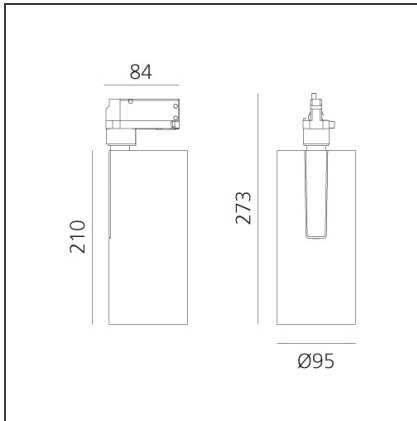

Vector Track 95 35W 60° 3000K DALI Eutrac Brushed silver

IP20 Dimmerable: + -

DESIGN BY

Carlotta de Bevilacqua

DESCRIPTION

Three sizes with three different beam angles each (spot, flood, wide flood) obtained by means of refractive or hybrid optical units. Vector 55 track DALI zoom optic (22°-32°). Junction arm integrated in the spotlight's body to keep the barycentre aligned with the track and prevent any imbalance in possible suspension versions of the track. The junction allows 360° rotation and 90° tilting for maximum emission adjustment freedom. Vector 95 available only in track version. Version with compact 4-conductor (3p+n) adapter with hidden LED driver and not-dimmable phase selector.

TECHNICAL DRAWINGS

FEATURES

Article Code:	AN30815	Series:	Indoor, 2018
Colour:	Brushed silver		Artemide Collection
Installation:	Projector, Track		
Environment:	Indoor		

DIMENSIONS

Height:	cm 27.3
Inclination:	-90+90
Rotation:	cm 360

INCLUDED SOURCES

Category:	LED	Color temperature (K):	3000K
Number:	1	CRI:	90
Watt:	35W		
Type:	0		
Class:	A		

LUMINAIRE

Watt:	35W	Delivered lumens output (lm):	3119lm
		CCT:	3000K
		CRI:	90
		Dimmable Typology:	Dali