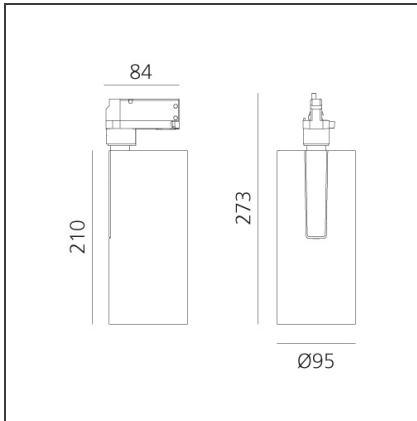

TECHNICAL DRAWINGS

FEATURES

Article Code:	AN30820	Series:	Indoor, 2018
Colour:	Brushed bronze		Artemide Collection
Installation:	Projector, Track		
Environment:	Indoor		

DIMENSIONS

Height:	cm 27.3
Inclination:	-90+90
Rotation:	cm 360

INCLUDED SOURCES

Category:	LED	Color temperature (K):	3000K
Number:	1	CRI:	90
Watt:	35W		
Type:	0		
Class:	A		

LUMINAIRE

Watt:	35W	Delivered lumens output (lm):	3119lm
		CCT:	3000K
		CRI:	90
		Dimmable Typology:	Dali

Notes

220/240Vac 50/60Hz Electronic ballast included.