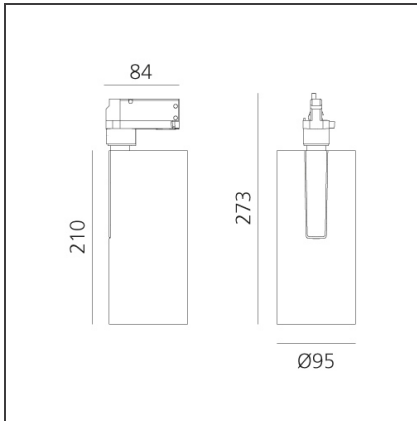

Vector Track 95 35W 60° 3000K DALI Eutrac Black

IP20 Dimmerable: +  -

DESIGN BY

Carlotta de Bevilacqua

DESCRIPTION

Three sizes with three different beam angles each (spot, flood, wide flood) obtained by means of refractive or hybrid optical units. Vector 55 track DALI zoom optic (22°-32°). Junction arm integrated in the spotlight's body to keep the barycentre aligned with the track and prevent any imbalance in possible suspension versions of the track. The junction allows 360° rotation and 90° tilting for maximum emission adjustment freedom. Vector 95 available only in track version. Version with compact 4-conductor (3p+n) adapter with hidden LED driver and not-dimmable phase selector.

TECHNICAL DRAWINGS

FEATURES

Article Code:	AN30804	Series:	Indoor, 2018
Colour:	Black		Artemide Collection
Installation:	Projector, Track		
Environment:	Indoor		

DIMENSIONS

Height:	cm 27.3
Inclination:	-90+90
Rotation:	cm 360

INCLUDED SOURCES

Category:	LED	Color temperature (K):	3000K
Number:	1	CRI:	90
Watt:	35W		
Type:	0		
Class:	A		

LUMINAIRE

Watt:	35W	Delivered lumens output (lm):	3119lm
		CCT:	3000K
		CRI:	90
		Dimmable Typology:	Dali