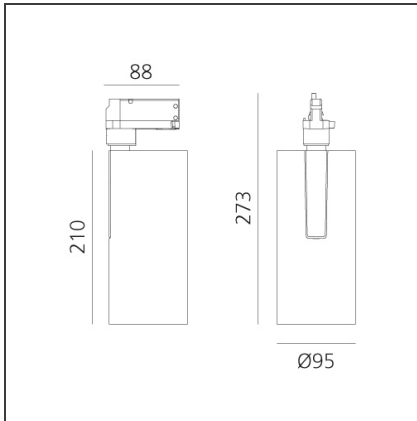

TECHNICAL DRAWINGS

FEATURES

Article Code:	AN20815	Series:	Indoor, 2018
Colour:	Brushed silver		Artemide Collection
Installation:	Projector, Track		
Environment:	Indoor		

DIMENSIONS

Height:	cm 27.3
Inclination:	-90+90
Rotation:	cm 360

INCLUDED SOURCES

Category:	LED	Color temperature (K):	3000K
Number:	1	CRI:	90
Watt:	35W		
Type:	0		
Class:	A		

LUMINAIRE

Watt:	35W	Delivered lumens output (lm):	3119lm
		CCT:	3000K
		CRI:	90
		Dimmable Typology:	Dali

Notes

220/240Vac 50/60Hz Electronic ballast included.