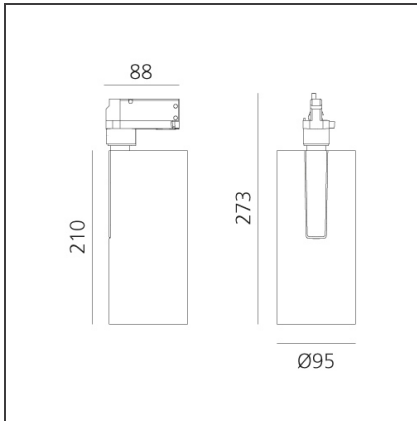

Vector Track 95 35W 60° 3000K DALI Brushed bronze

IP20 Dimmerable: +  -

DESIGN BY

Carlotta de Bevilacqua

DESCRIPTION

Three sizes with three different beam angles each (spot, flood, wide flood) obtained by means of refractive or hybrid optical units. Vector 55 track DALI zoom optic (22°-32°). Junction arm integrated in the spotlight's body to keep the barycentre aligned with the track and prevent any imbalance in possible suspension versions of the track. The junction allows 360° rotation and 90° tilting for maximum emission adjustment freedom. Vector 95 available only in track version. Version with compact 4-conductor (3p+n) adapter with hidden LED driver and not-dimmable phase selector.

TECHNICAL DRAWINGS

FEATURES

Article Code:	AN20820	Series:	Indoor, 2018
Colour:	Brushed bronze		Artemide Collection
Installation:	Projector, Track		
Environment:	Indoor		

DIMENSIONS

Height:	cm 27.3
Inclination:	-90+90
Rotation:	cm 360

INCLUDED SOURCES

Category:	LED	Color temperature (K):	3000K
Number:	1	CRI:	90
Watt:	35W		
Type:	0		
Class:	A		

LUMINAIRE

Watt:	35W	Delivered lumens output (lm):	3119lm
		CCT:	3000K
		CRI:	90
		Dimmable Typology:	Dali