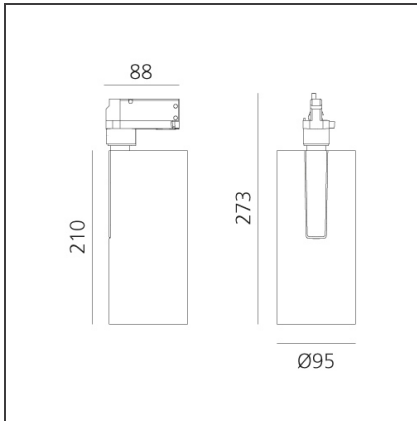

Vector Track 95 35W 60° 3000K DALI Black

IP20 Dimmerable: +  -

DESIGN BY

Carlotta de Bevilacqua

DESCRIPTION

Three sizes with three different beam angles each (spot, flood, wide flood) obtained by means of refractive or hybrid optical units. Vector 55 track DALI zoom optic (22°-32°). Junction arm integrated in the spotlight's body to keep the barycentre aligned with the track and prevent any imbalance in possible suspension versions of the track. The junction allows 360° rotation and 90° tilting for maximum emission adjustment freedom. Vector 95 available only in track version. Version with compact 4-conductor (3p+n) adapter with hidden LED driver and not-dimmable phase selector.

TECHNICAL DRAWINGS

FEATURES

Article Code:	AN20804	Series:	Indoor, 2018
Colour:	Black		Artemide Collection
Installation:	Projector, Track		
Environment:	Indoor		

DIMENSIONS

Height:	cm 27.3
Inclination:	-90+90
Rotation:	cm 360

INCLUDED SOURCES

Category:	LED	Color temperature (K):	3000K
Number:	1	CRI:	90
Watt:	35W		
Type:	0		
Class:	A		

LUMINAIRE

Watt:	35W	Delivered lumens output (lm):	3119lm
		CCT:	3000K
		CRI:	90
		Dimmable Typology:	Dali