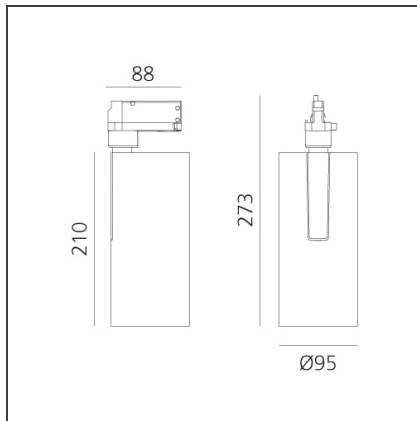

TECHNICAL DRAWINGS

FEATURES

Article Code:	AN21301	Series:	Indoor, 2018 Artemide Collection
Colour:	White		
Installation:	Projector, Track		
Environment:	Indoor		

DIMENSIONS

Height:	cm 27.3
Inclination:	-90+90
Rotation:	cm 360

INCLUDED SOURCES

Category:	LED	Color temperature (K):	2700K
Number:	1		
Watt:	35W		
Type:	0		

LUMINAIRE

Watt:	35W	Delivered lumens output (lm):	3119lm
		CCT:	2700K
		CRI:	90

Notes

220/240Vac 50/60Hz Electronic ballast included.