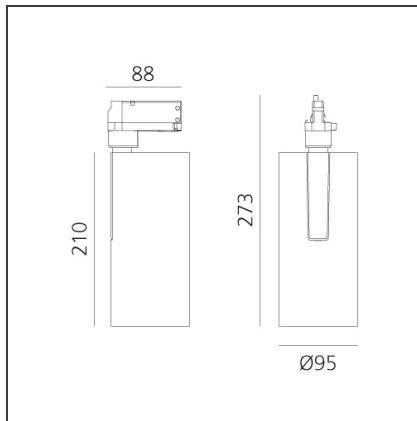

Vector Track 95 35W 60° 2700K Undimmable Brushed silver

IP20 

DESIGN BY

Carlotta de Bevilacqua

DESCRIPTION

Three sizes with three different beam angles each (spot, flood, wide flood) obtained by means of refractive or hybrid optical units. Vector 55 track DALI zoom optic (22°-32°). Junction arm integrated in the spotlight's body to keep the barycentre aligned with the track and prevent any imbalance in possible suspension versions of the track. The junction allows 360° rotation and 90° tilting for maximum emission adjustment freedom. Vector 95 available only in track version. Version with compact 4-conductor (3p+n) adapter with hidden LED driver and not-dimmable phase selector.

TECHNICAL DRAWINGS

FEATURES

Article Code:	AN21315	Series:	Indoor, 2018 Artemide Collection
Colour:	Brushed silver		
Installation:	Projector, Track		
Environment:	Indoor		

DIMENSIONS

Height:	cm 27.3
Inclination:	-90+90
Rotation:	cm 360

INCLUDED SOURCES

Category:	LED	Color temperature (K):	2700K
Number:	1		
Watt:	35W		
Type:	0		

LUMINAIRE

Watt:	35W	Delivered lumens output (lm):	3119lm
		CCT:	2700K
		CRI:	90

Notes

220/240Vac 50/60Hz Electronic ballast included.