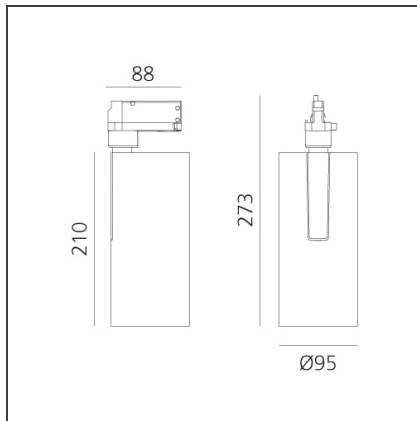

Vector Track 95 35W 60° 2700K Undimmable Brushed bronze

IP20 

DESIGN BY

Carlotta de Bevilacqua

DESCRIPTION

Three sizes with three different beam angles each (spot, flood, wide flood) obtained by means of refractive or hybrid optical units. Vector 55 track DALI zoom optic (22°-32°). Junction arm integrated in the spotlight's body to keep the barycentre aligned with the track and prevent any imbalance in possible suspension versions of the track. The junction allows 360° rotation and 90° tilting for maximum emission adjustment freedom. Vector 95 available only in track version. Version with compact 4-conductor (3p+n) adapter with hidden LED driver and not-dimmable phase selector.

TECHNICAL DRAWINGS

FEATURES

Article Code:	AN21320	Series:	Indoor, 2018 Artemide Collection
Colour:	Brushed bronze		
Installation:	Projector, Track		
Environment:	Indoor		

DIMENSIONS

Height:	cm 27.3
Inclination:	-90+90
Rotation:	cm 360

INCLUDED SOURCES

Category:	LED	Color temperature (K):	2700K
Number:	1		
Watt:	35W		
Type:	0		

LUMINAIRE

Watt:	35W	Delivered lumens output (lm):	3119lm
		CCT:	2700K
		CRI:	90

Notes

220/240Vac 50/60Hz Electronic ballast included.