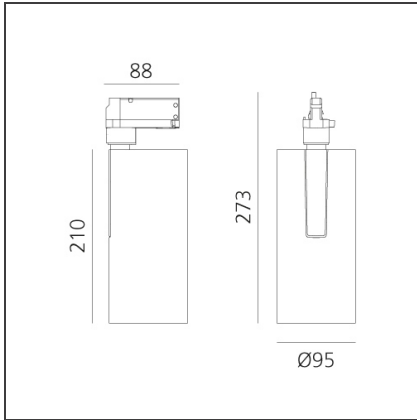

Vector Track 95 35W 60° 2700K Undimmable Black

IP20 

DESIGN BY

Carlotta de Bevilacqua

DESCRIPTION

Three sizes with three different beam angles each (spot, flood, wide flood) obtained by means of refractive or hybrid optical units. Vector 55 track DALI zoom optic (22°-32°). Junction arm integrated in the spotlight's body to keep the barycentre aligned with the track and prevent any imbalance in possible suspension versions of the track. The junction allows 360° rotation and 90° tilting for maximum emission adjustment freedom. Vector 95 available only in track version. Version with compact 4-conductor (3p+n) adapter with hidden LED driver and not-dimmable phase selector.

TECHNICAL DRAWINGS

FEATURES

Article Code:	AN21304	Series:	Indoor, 2018 Artemide Collection
Colour:	Black		
Installation:	Projector, Track		
Environment:	Indoor		

DIMENSIONS

Height:	cm 27.3
Inclination:	-90+90
Rotation:	cm 360

INCLUDED SOURCES

Category:	LED	Color temperature (K):	2700K
Number:	1		
Watt:	35W		
Type:	0		

LUMINAIRE

Watt:	35W	Delivered lumens output (lm):	3119lm
		CCT:	2700K
		CRI:	90

Notes

220/240Vac 50/60Hz Electronic ballast included.