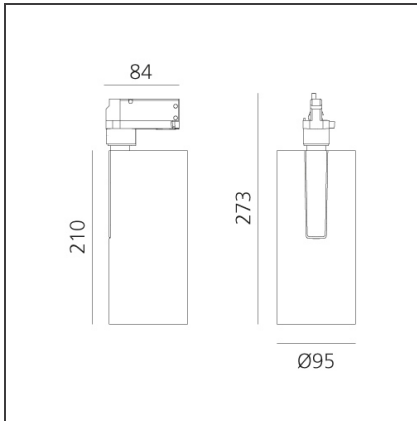

Vector Track 95 35W 60° 2700K DALI Eutrac White

IP20 Dimmerable: + -

DESIGN BY

Carlotta de Bevilacqua

DESCRIPTION

Three sizes with three different beam angles each (spot, flood, wide flood) obtained by means of refractive or hybrid optical units. Vector 55 track DALI zoom optic (22°-32°). Junction arm integrated in the spotlight's body to keep the barycentre aligned with the track and prevent any imbalance in possible suspension versions of the track. The junction allows 360° rotation and 90° tilting for maximum emission adjustment freedom. Vector 95 available only in track version. Version with compact 4-conductor (3p+n) adapter with hidden LED driver and not-dimmable phase selector.

TECHNICAL DRAWINGS

FEATURES

Article Code:	AN31801	Series:	Indoor, 2018
Colour:	White		Artemide Collection
Installation:	Projector, Track		
Environment:	Indoor		

DIMENSIONS

Height:	cm 27.3
Inclination:	-90+90
Rotation:	cm 360

INCLUDED SOURCES

Category:	LED	Color temperature (K):	2700K
Number:	1		
Watt:	35W		
Type:	0		

LUMINAIRE

Watt:	35W	Delivered lumens output (lm):	3119lm
		CCT:	2700K
		CRI:	90
		Dimmable Typology:	Dali

Notes