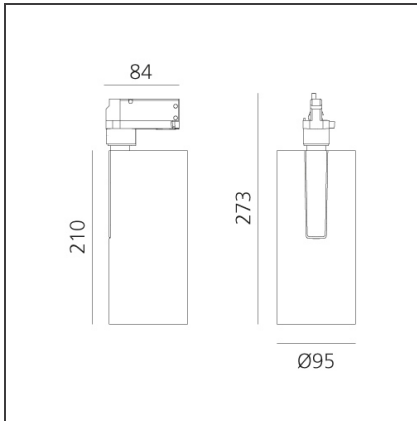

TECHNICAL DRAWINGS

FEATURES

Article Code:	AN31815	Series:	Indoor, 2018
Colour:	Brushed silver		Artemide Collection
Installation:	Projector, Track		
Environment:	Indoor		

DIMENSIONS

Height:	cm 27.3
Inclination:	-90+90
Rotation:	cm 360

INCLUDED SOURCES

Category:	LED	Color temperature (K):	2700K
Number:	1		
Watt:	35W		
Type:	0		

LUMINAIRE

Watt:	35W	Delivered lumens output (lm):	3119lm
		CCT:	2700K
		CRI:	90
		Dimmable Typology:	Dali

Notes

220/240Vac 50/60Hz Electronic ballast included.